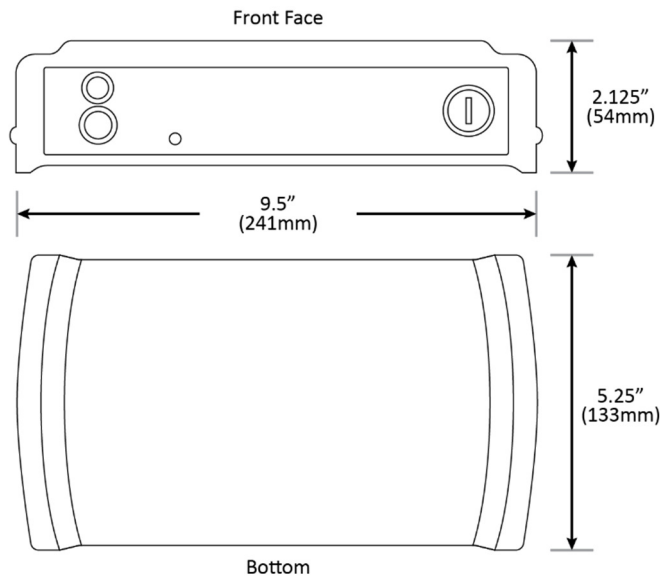

TECHNICAL DATA
39785
POWER SUPPLY, HENE, 2.7-3.3 KV SPECIFICATION

Input:

Input Voltage	100-130 VAC
	200-260 VAC
Input Frequency	50-400Hz

HV Output:

Voltage	2700-3300 V
Starting Voltage	>12.5KV DC
Current	6.5 mA
Current Regulation	±.05mA
Maximum Power Out	40W
Minimum Power Out	20W

Environmental:

Temperature	-20° to +50°

SCHEMATIC & DIMENSIONS

Noted in Inches/Millimeters

5505 Airport Boulevard Boulder, Colorado 80301

Phone - (303) 938-1960 Fax - (303) 447-3279