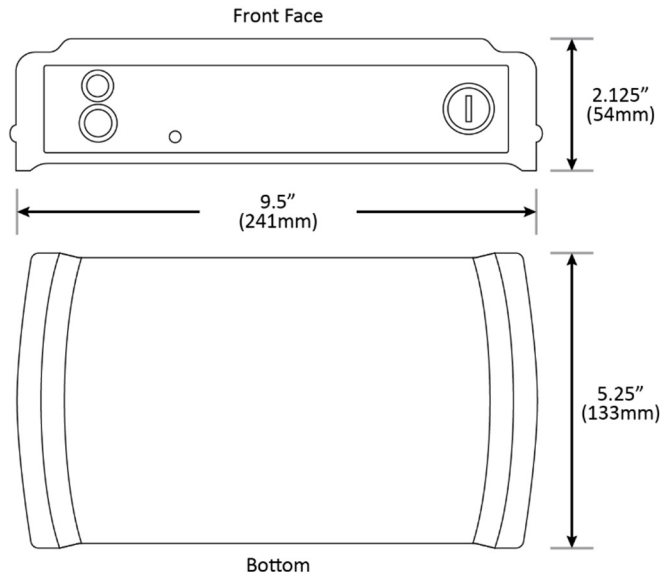

TECHNICAL DATA
39783
POWER SUPPLY, HENE, 1.5-2.3 KV SPECIFICATION

Input:

Input Voltage	100-130 VAC
	200-260 VAC
Input Frequency	50-400Hz

HV Output:

Voltage	1500-2400 V
Starting Voltage	>10KV DC
Current	5.25 mA
Current Regulation	±.05mA
Maximum Power Out	30W
Minimum Power Out	20W

Environmental:

Temperature	-20° to +50°

SCHEMATIC & DIMENSIONS

Noted in Inches/Millimeters

5505 Airport Boulevard Boulder, Colorado 80301

Phone - (303) 938-1960 Fax - (303) 447-3279